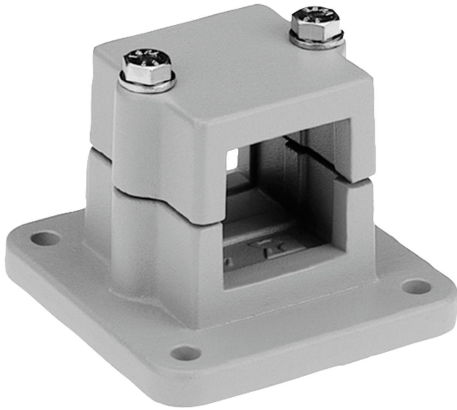

Tube clamps flange aluminium

Item description/product images

Description

Material:

Cast aluminium.
Screws and nuts steel.

Version:

Vibratory ground.
Screws and nuts electro zinc-plated.

On request:

Lever for locking and other sizes for square tube.

Accessory:

- Round and square tubes K0493

Tube clamps flange aluminium

Item description/product images

Drawings

Overview of items

Tube clamps flange, aluminium

Order No.	A	B	C	D	E	G	H	K	L	M	N	R	S
K0480.5225	25,3	7	30	45	45	75	57	62	52,5	75	10	46	M8x50
K0480.5230	30,3	7	30	45	45	75	57	62	52,5	75	10	46	M8x50

Tube clamps flange aluminium

Overview of items

Order No.	A	B	C	D	E	G	H	K	L	M	N	R	S
K0480.5240	40,4	9	40	60	60	100	76	75	70	100	10	57	M8x70