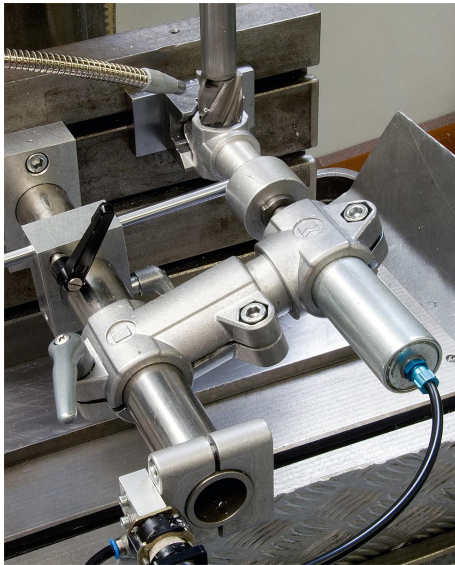

Tube clamps flange aluminium

Item description/product images

Description

Material:

Cast aluminium.
Screws and nuts steel.

Version:

Vibratory ground.
Screws and nuts electro zinc-plated.

On request:

Lever for locking and other sizes for square tube.

Accessory:

- Round and square tubes K0493

Tube clamps flange aluminium

Item description/product images

Drawings

Overview of items

Tube clamps flange, aluminium

Order No.	A	B	C	D	E	G	H	K	L	M	N	R	S
K0480.5225	25,3	7	30	45	45	75	57	62	52,5	75	10	46	M8x50
K0480.5230	30,3	7	30	45	45	75	57	62	52,5	75	10	46	M8x50

Tube clamps flange aluminium

Overview of items

Order No.	A	B	C	D	E	G	H	K	L	M	N	R	S
K0480.5240	40,4	9	40	60	60	100	76	75	70	100	10	57	M8x70