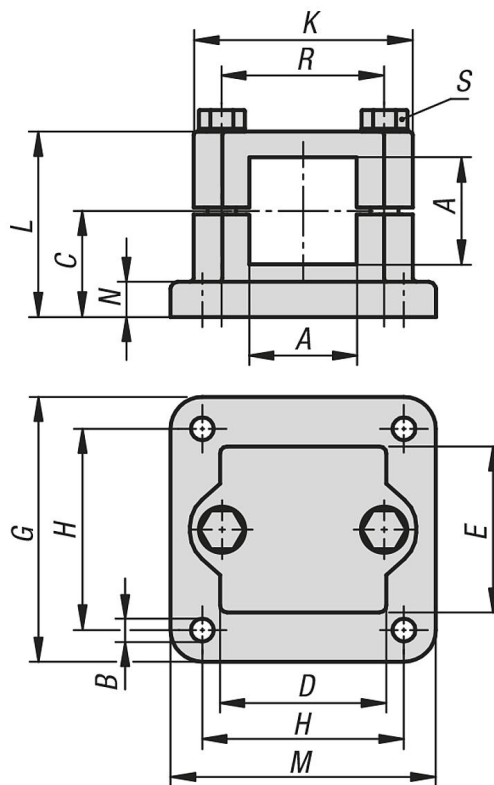

Tube clamps flange aluminium

Item description/product images

Description

Material:

Cast aluminium.
Screws and nuts steel.

Version:

Vibratory ground.
Screws and nuts electro zinc-plated.

On request:

Lever for locking and other sizes for square tube.

Accessory:

- Round and square tubes K0493

Tube clamps flange aluminium

Item description/product images

Drawings

Overview of items

Tube clamps flange, aluminium

Order No.	A	B	C	D	E	G	H	K	L	M	N	R	S
K0480.5225	25,3	7	30	45	45	75	57	62	52,5	75	10	46	M8x50
K0480.5230	30,3	7	30	45	45	75	57	62	52,5	75	10	46	M8x50

Tube clamps flange aluminium

Overview of items

Order No.	A	B	C	D	E	G	H	K	L	M	N	R	S
K0480.5240	40,4	9	40	60	60	100	76	75	70	100	10	57	M8x70