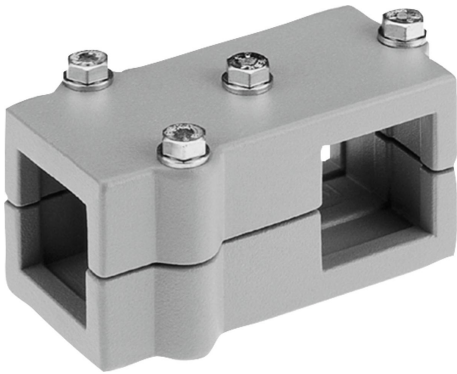

Tube clamps T-angle aluminium

Item description/product images

Description

Material:

Cast aluminium.
Screws and nuts steel.

Version:

Vibratory ground.
Screws and nuts electro zinc-plated.

On request:

Lever for locking and other sizes for square tube.

Accessory:

- Round and square tubes K0493

Tube clamps T-angle aluminium

Item description/product images

Drawings

Overview of items

Tube clamps T-angle, aluminium