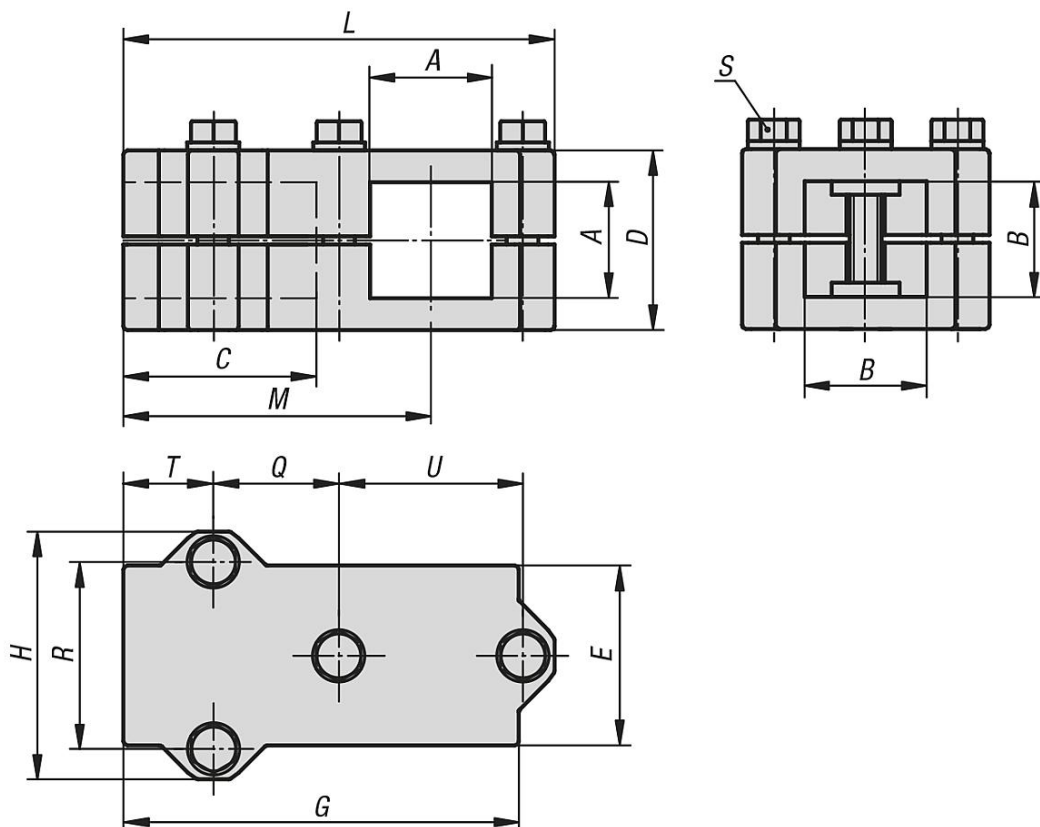

Tube clamps T-angle aluminium

Item description/product images

Description

Material:

Cast aluminium.
Screws and nuts steel.

Version:

Vibratory ground.
Screws and nuts electro zinc-plated.

On request:

Lever for locking and other sizes for square tube.

Accessory:

- Round and square tubes K0493

Tube clamps T-angle aluminium

Item description/product images

Drawings

Overview of items

Tube clamps T-angle, aluminium

Tube clamps T-angle aluminium

Overview of items

Order No.	A	B	C	D	E	G	H	L	M	Q	R	S	T	U
K0476.523030	30,3	30,3	46	45	45	100	62	108	77	31,5	46	M8x45	23	46
K0476.524040	40,4	40,4	60	60	60	129	75	136	99	40	57	M8x60	30	57