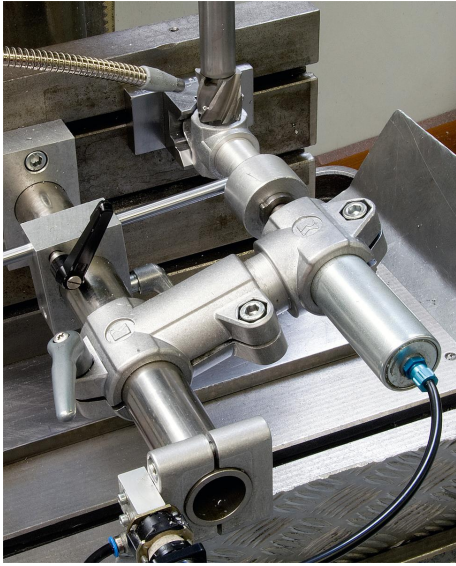

Tube clamps T-angle aluminium

Item description/product images

Description

Material:

Cast aluminium.
Screws and nuts steel.

Version:

Vibratory ground.
Screws and nuts electro zinc-plated.

On request:

Lever for locking and other sizes for square tube.

Accessory:

- Round and square tubes K0493

Tube clamps T-angle aluminium

Item description/product images

Drawings

Overview of items

Tube clamps T-angle, aluminium