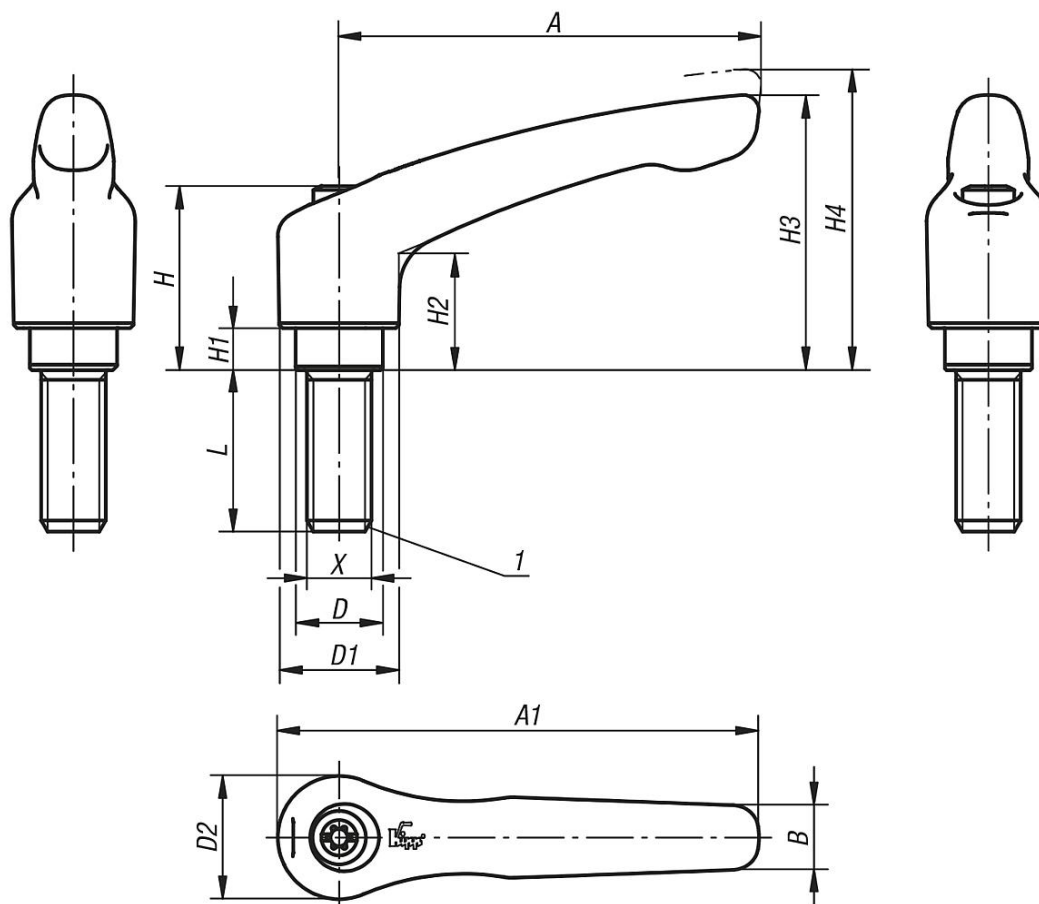

Clamping levers external thread

Drawings

Overview of items

Clamping levers with external thread

Order No.	Base colour	Size	X	D	D1	D2	H	H1	H2	H3	H4	A	A1	B	No. of teeth	L
K0122.0041X10	Black satin finish	0	M4	10	13	14	24,5	4	14,5	30	33	30	37	7	16	10
K0122.00427X10	Ruby red RAL 3003	0	M4	10	13	14	24,5	4	14,5	30	33	30	37	7	16	10
K0122.0042X10	Pure orange RAL 2004	0	M4	10	13	14	24,5	4	14,5	30	33	30	37	7	16	10
K0122.0043X10	Silver metallic	0	M4	10	13	14	24,5	4	14,5	30	33	30	37	7	16	10
K0122.0046X10	High-gloss chromed	0	M4	10	13	14	24,5	4	14,5	30	33	30	37	7	16	10
K0122.0041X15	Black satin finish	0	M4	10	13	14	24,5	4	14,5	30	33	30	37	7	16	15
K0122.00427X15	Ruby red RAL 3003	0	M4	10	13	14	24,5	4	14,5	30	33	30	37	7	16	15
K0122.0042X15	Pure orange RAL 2004	0	M4	10	13	14	24,5	4	14,5	30	33	30	37	7	16	15
K0122.0043X15	Silver metallic	0	M4	10	13	14	24,5	4	14,5	30	33	30	37	7	16	15
K0122.0046X15	High-gloss chromed	0	M4	10	13	14	24,5	4	14,5	30	33	30	37	7	16	15
K0122.0041X20	Black satin finish	0	M4	10	13	14	24,5	4	14,5	30	33	30	37	7	16	20
K0122.00427X20	Ruby red RAL 3003	0	M4	10	13	14	24,5	4	14,5	30	33	30	37	7	16	20
K0122.0042X20	Pure orange RAL 2004	0	M4	10	13	14	24,5	4	14,5	30	33	30	37	7	16	20
K0122.0043X20	Silver metallic	0	M4	10	13	14	24,5	4	14,5	30	33	30	37	7	16	20
K0122.0046X20	High-gloss chromed	0	M4	10	13	14	24,5	4	14,5	30	33	30	37	7	16	20
K0122.0041X25	Black satin finish	0	M4	10	13	14	24,5	4	14,5	30	33	30	37	7	16	25
K0122.00427X25	Ruby red RAL 3003	0	M4	10	13	14	24,5	4	14,5	30	33	30	37	7	16	25
K0122.0042X25	Pure orange RAL 2004	0	M4	10	13	14	24,5	4	14,5	30	33	30	37	7	16	25
K0122.0043X25	Silver metallic	0	M4	10	13	14	24,5	4	14,5	30	33	30	37	7	16	25
K0122.0046X25	High-gloss chromed	0	M4	10	13	14	24,5	4	14,5	30	33	30	37	7	16	25
K0122.0041X30	Black satin finish	0	M4	10	13	14	24,5	4	14,5	30	33	30	37	7	16	30
K0122.00427X30	Ruby red RAL 3003	0	M4	10	13	14	24,5	4	14,5	30	33	30	37	7	16	30